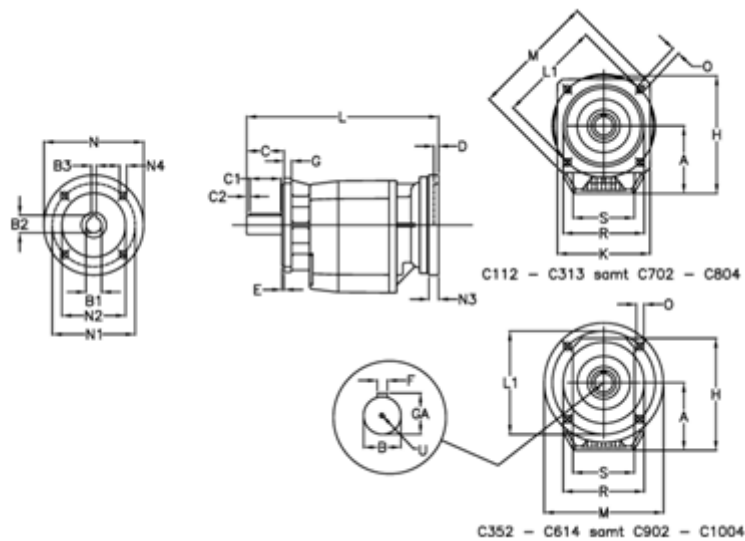

Article number: 40600828572440  
 Description: Helical gearbox  
 C804F-285,7-P100B5

## Measures

A = 247.0	D = 4.5	L1 = 350	R = 320
B = 80	E = 5	M = 400	S = 300
B1 = 28	F = 22	N = 250	U = M20x42
B2 = 31.3	G = 20	N1 = 215	
B3 = 8	GA = 85.0	N2 = 180	
C = 140	H = 422.0	N3 = 0	
C1 = 110	K = 350	N4 = M12x16	
C2 = 15	L = 606.0	O = 18.0	